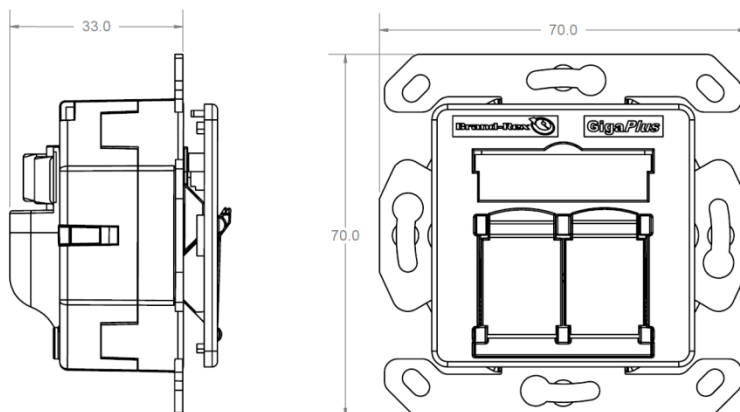

PHYSICAL CHARACTERISTICS

APPLICABLE PRODUCT STANDARDS

- ISO/IEC category: Category 5e performance connector for use in Class D cabling systems
- ISO/IEC 11801 ed 2.2 (2011)
- IEC 60603-7, -7-1 and -7-51
- EIA/TIA 568B series: Category 5e performance

ENVIRONMENTAL CONDITIONS

- Operating temperature from -10°C to 60°C at 93% relative humidity, non-condensing
- Storage temperature from -40°C to 70°C

ELECTRICAL CHARACTERISTICS

- Voltage Proof: 1500V dc / ac peak
- Current-temperature derating: compliant with IEC 60603-7
- Contact Resistance: <20mΩ
- Insulation Resistance: >500MΩ
- Coupling attenuation: >61dB

MECHANICAL SPECIFICATION

- Repeat plug insertions: >750 mating cycles with an IEC 60603-7 compliant plug
  Product tested to 2500 insertion cycles
- Wiring: T568 A and B wiring types
- Note that each product pack contains a full installation instruction.

REGULATIONS & COMPLIANCE

- RoHS 2011/65/EU Compliant

*“Brand-Rex is **dedicated to designing, developing and manufacturing sustainable high performance structured cabling and speciality cabling solutions**”*

The information contained in this document is valid and correct at the time of issue. Brand-Rex reserves the right to modify details without notice in light of subsequent standard/specification changes and ongoing technical developments.